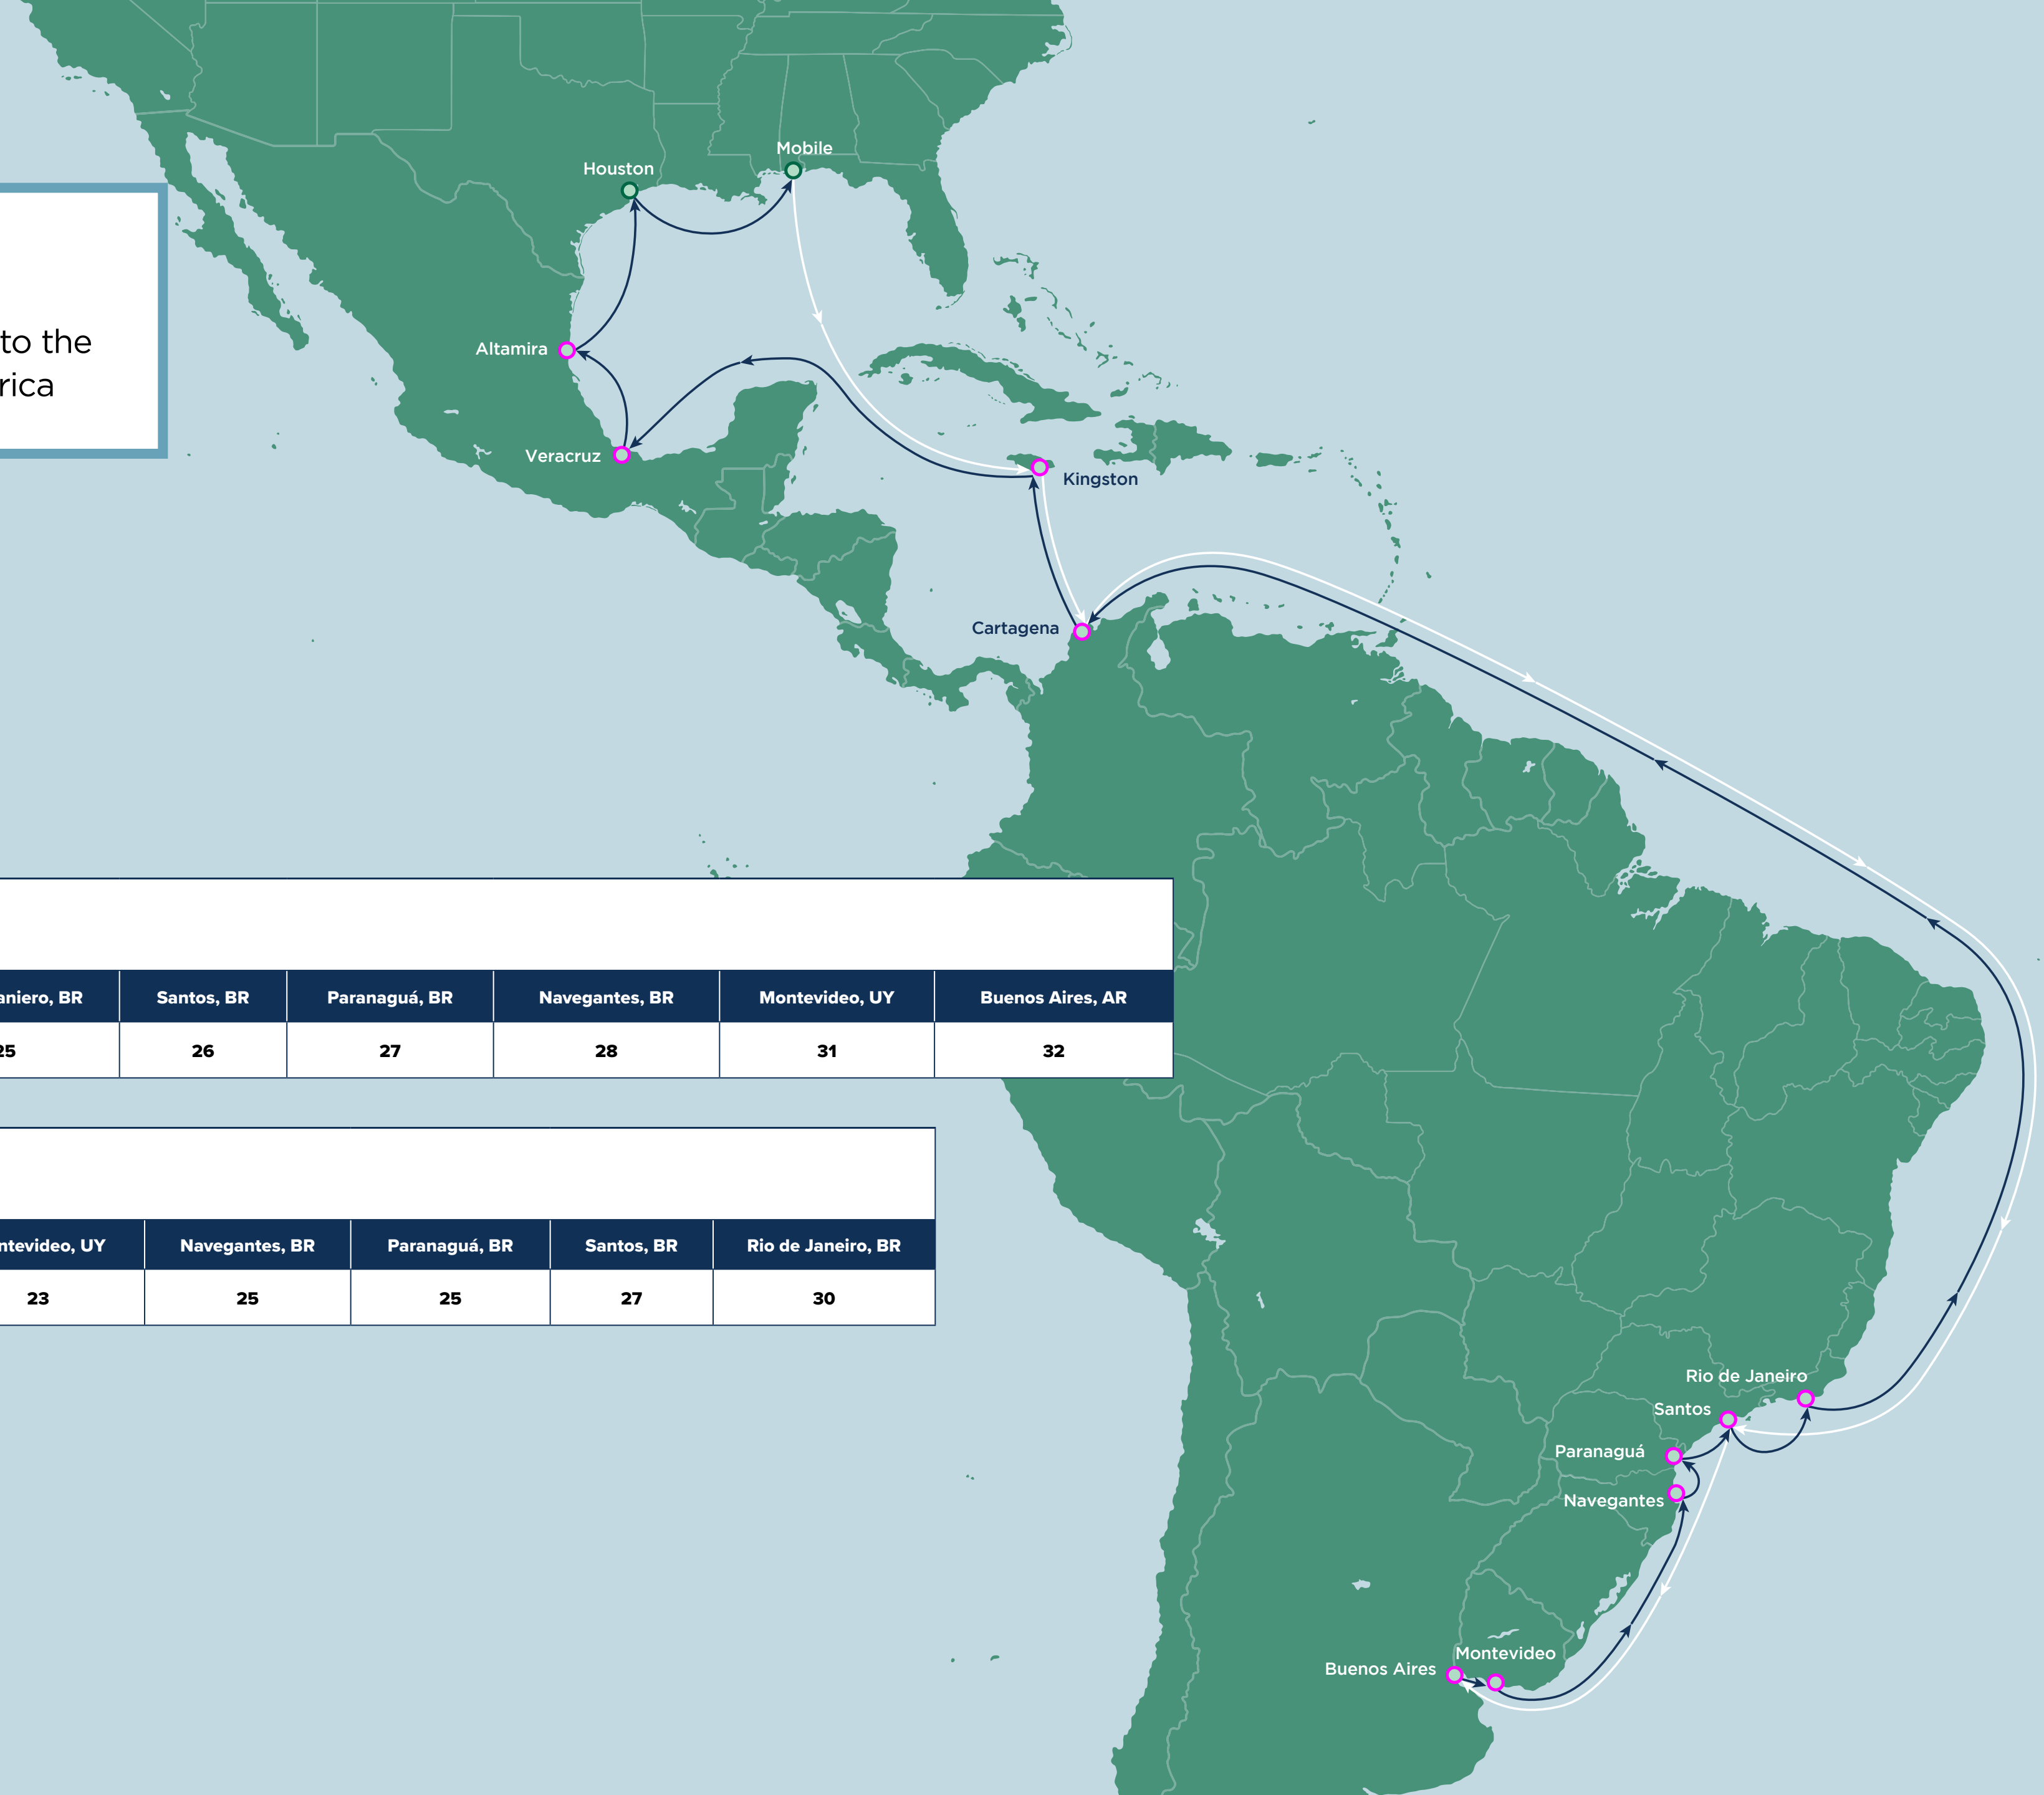

ZIM GULF TOUCAN

Premium service connecting the main ports in ECSA directly into the GULF (Mexico, USA) and rest of Latin America and North America

TRANSIT TIMES (DAYS)

SOUTH AMERICA TO NORTH AMERICA

To/From	Altamira, MX	Veracruz, MX	Kingston, JM	Cartagena, CO	Río De Janeiro, BR	Santos, BR	Paranaguá, BR	Navegantes, BR	Montevideo, UY	Buenos Aires, AR
Mobile	5	6	11	13	25	26	27	28	31	32

TRANSIT TIMES (DAYS)

From/To	Kingston, JM	Cartagena, CO	Santos, BR	Buenos Aires, AR	Montevideo, UY	Navegantes, BR	Paranaguá, BR	Santos, BR	Río de Janeiro, BR
Mobile	3	6	18	21	23	25	25	27	30