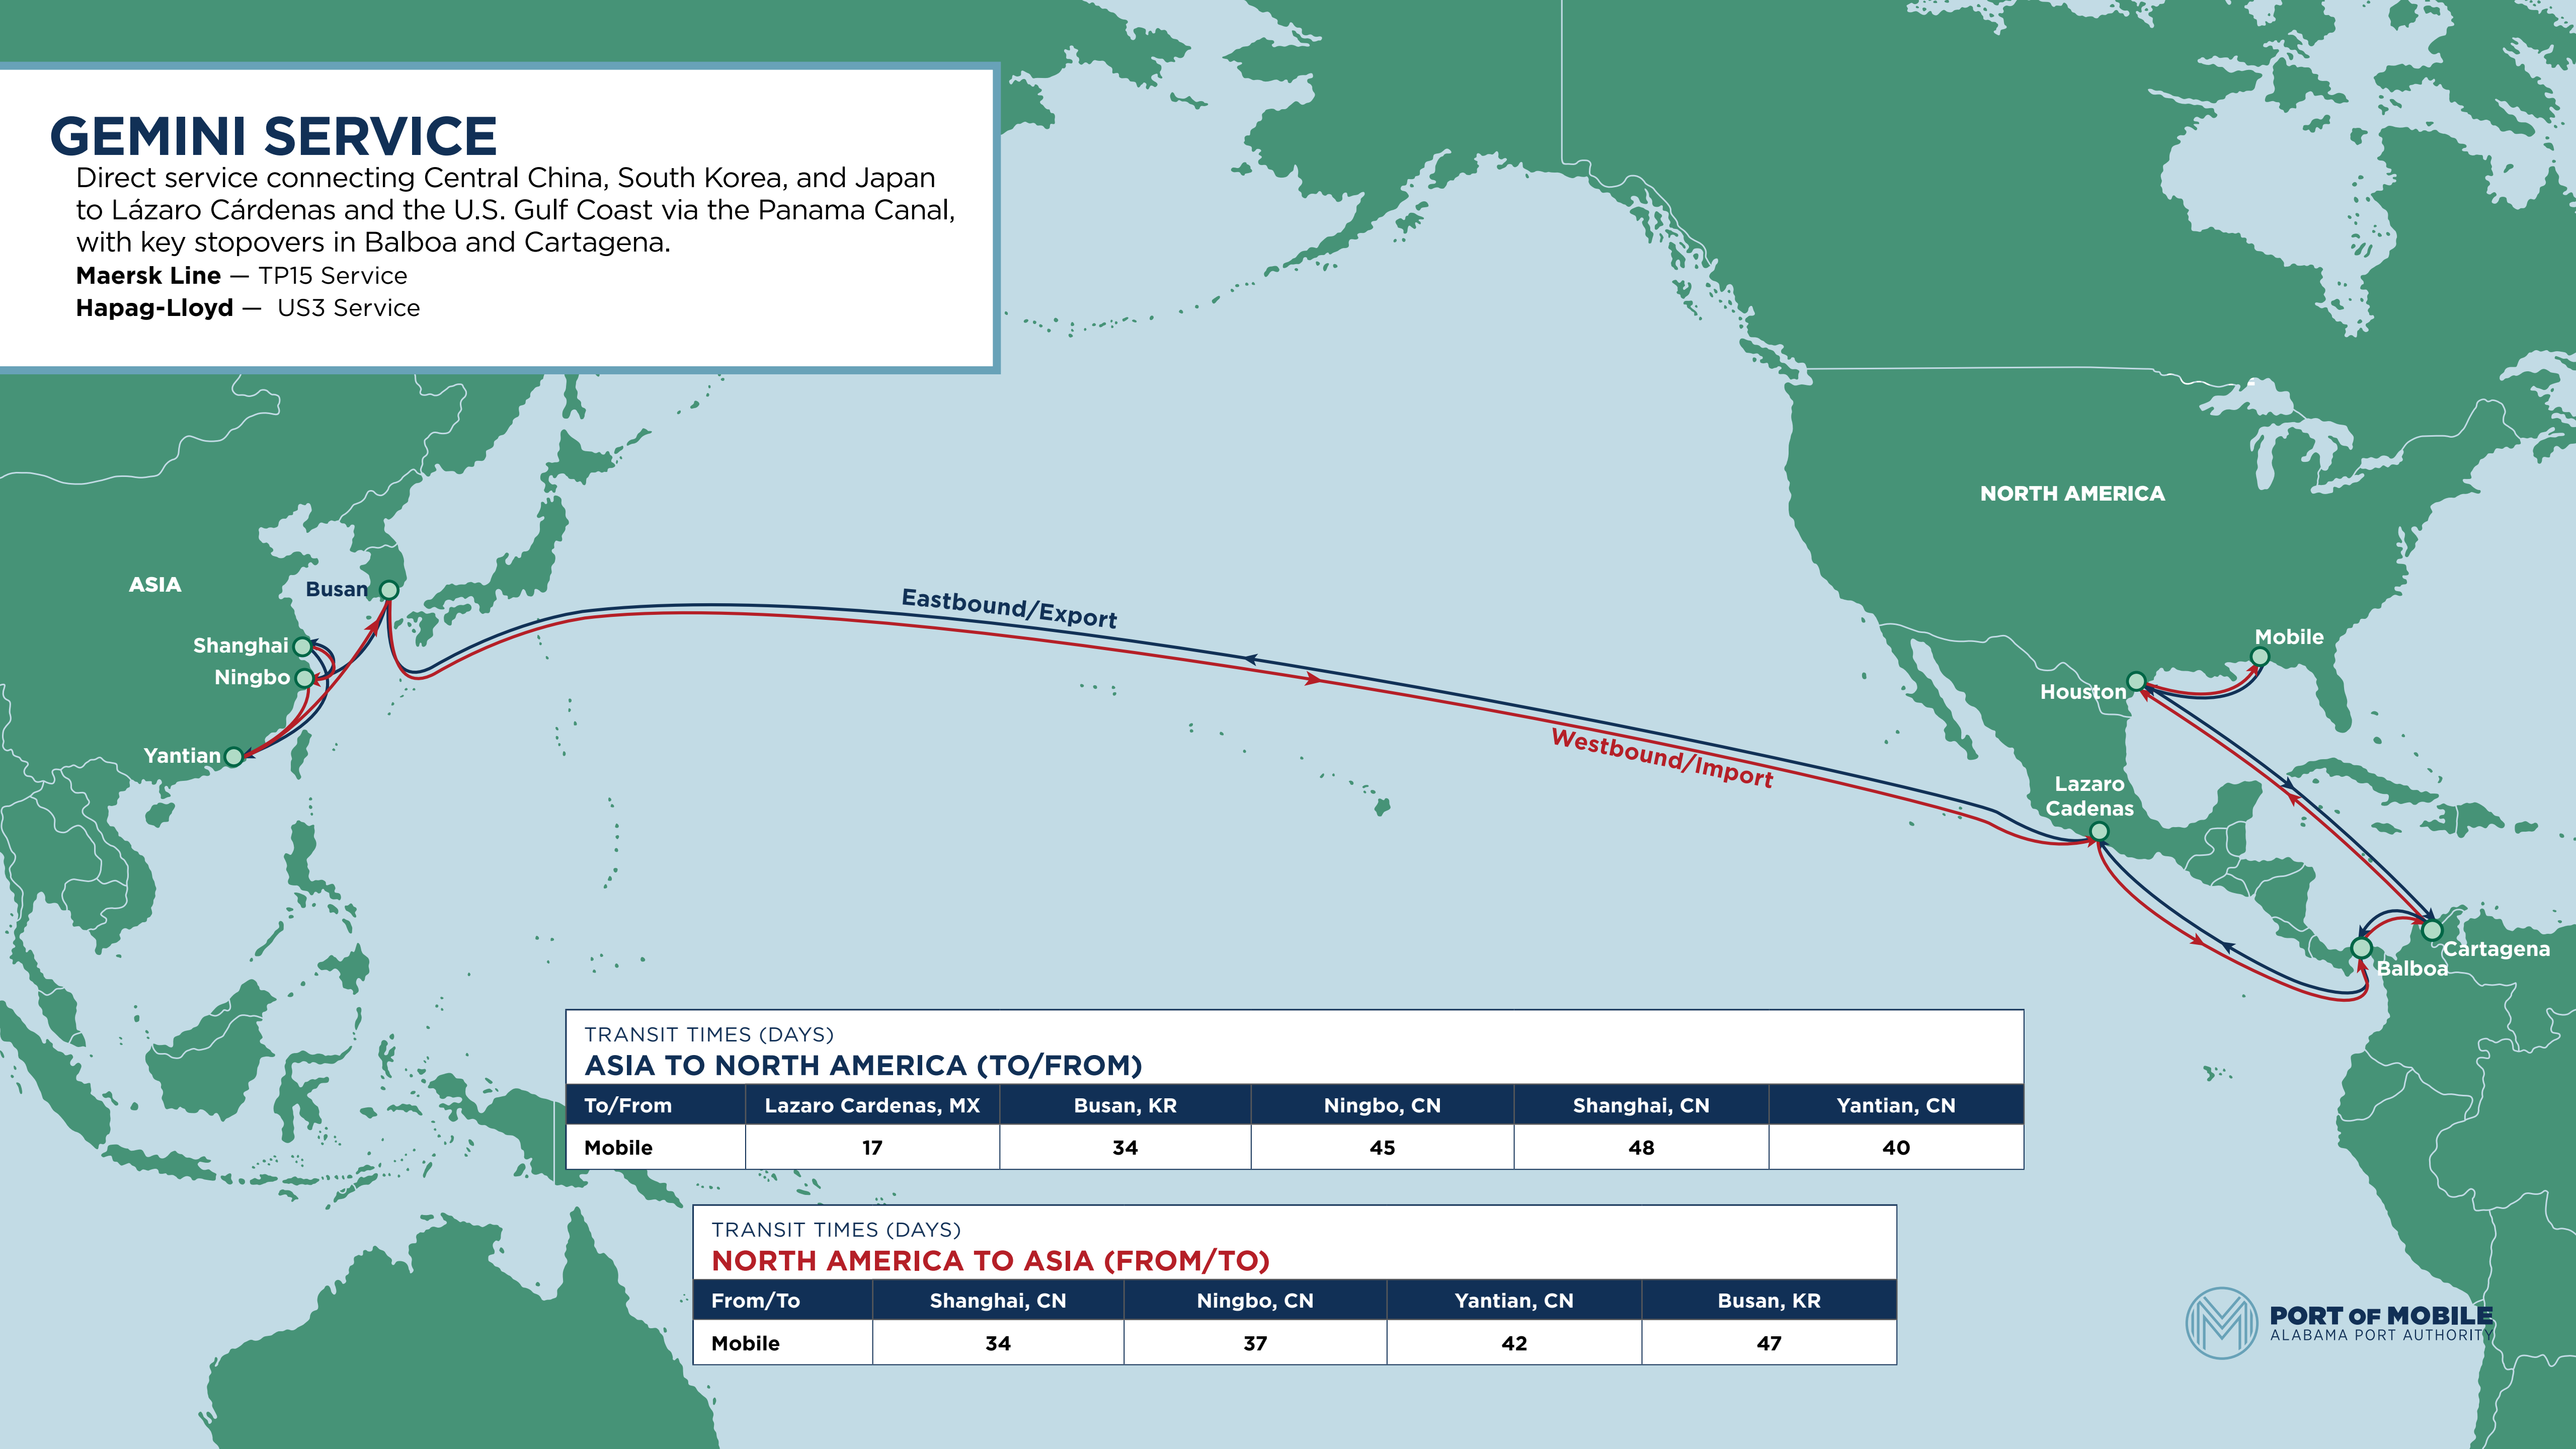

GEMINI SERVICE

Direct service connecting Central China, South Korea, and Japan to Lázaro Cárdenas and the U.S. Gulf Coast via the Panama Canal, with key stopovers in Balboa and Cartagena.

Maersk Line — TP15 Service

Hapag-Lloyd — US3 Service

TRANSIT TIMES (DAYS)
ASIA TO NORTH AMERICA (TO/FROM)

To/From	Lazaro Cardenas, MX	Busan, KR	Ningbo, CN	Shanghai, CN	Yantian, CN
Mobile	17	34	45	48	40

TRANSIT TIMES (DAYS)
NORTH AMERICA TO ASIA (FROM/TO)

From/To	Shanghai, CN	Ningbo, CN	Yantian, CN	Busan, KR
Mobile	34	37	42	47